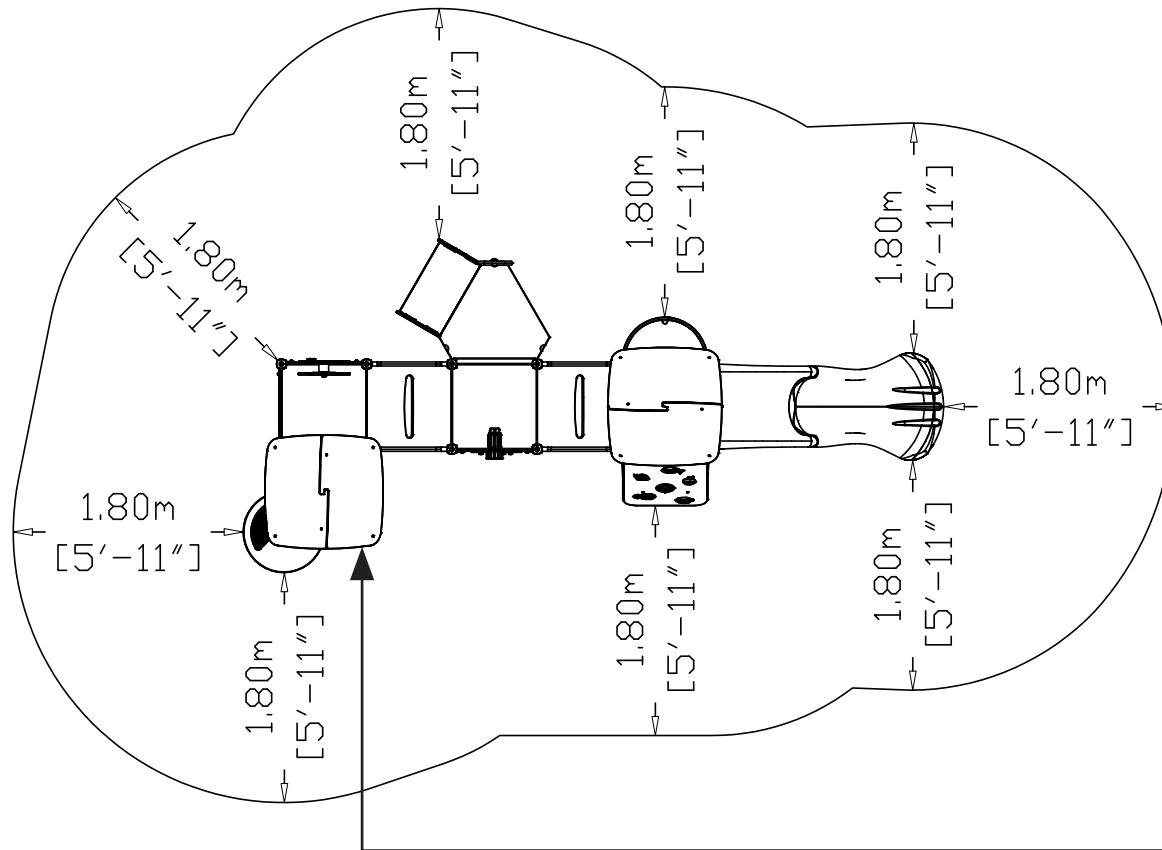

S9

CSA Z 614
1.00m
[3'-3"]

CSA Z614

HAGS®

FOR KIDS AGES

18-5

MONTHS YEARS

ADULT SUPERVISION RECOMMENDED

www.hags.com