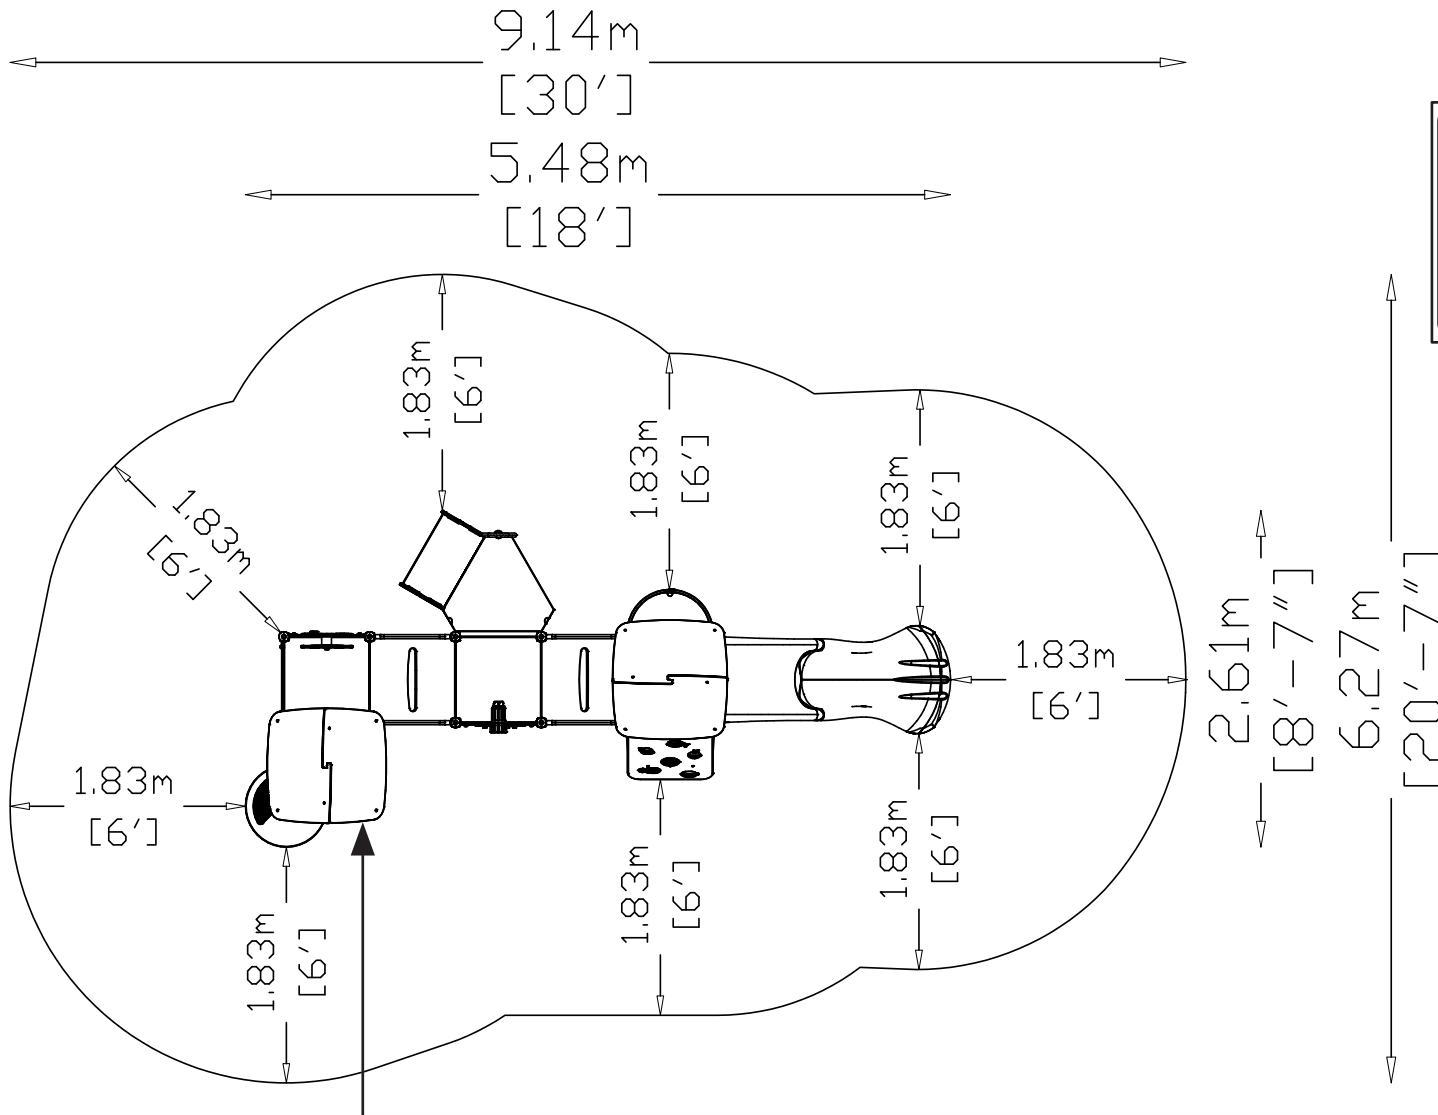

ASTM F1487

HAGS®

FOR KIDS AGES

2-5 YEARS

ADULT SUPERVISION RECOMMENDED

www.hags.com