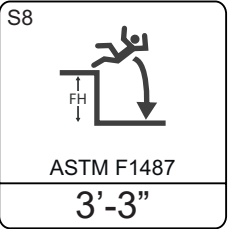

ASTM F1487

HAGS®

FOR KIDS AGES

2-5 YEARS

ADULT SUPERVISION RECOMMENDED

www.hags.com